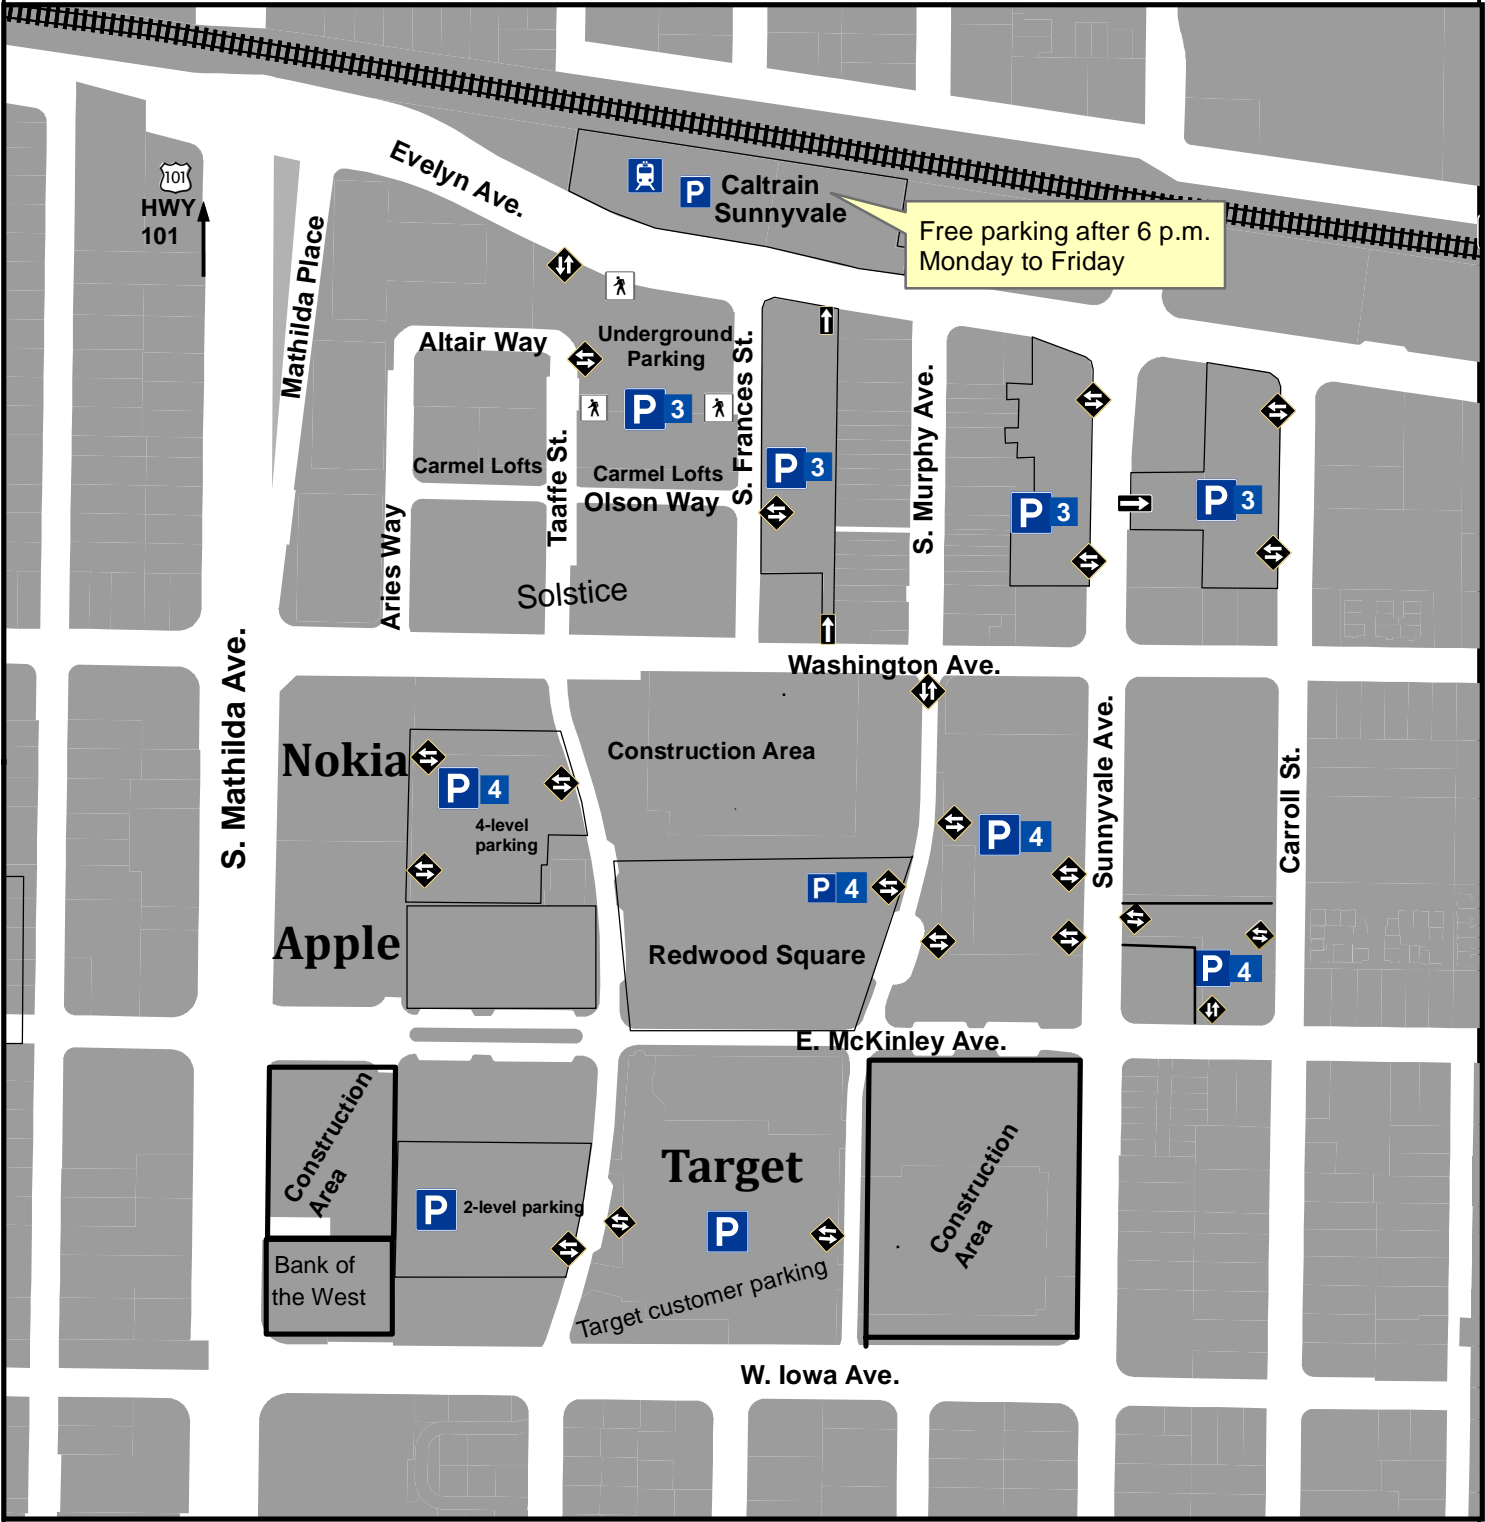

Sunnyvale

Downtown Parking Map

Free parking after 6 p.m.
Monday to Friday

Parking Legend

No overnight parking is allowed in any public parking lot or structure.

Time restrictions enforced Monday to Saturday between 5:30 a.m. to 6 p.m.

3-Hour Parking

4-Hour Parking

Vehicle Access

Pedestrian Access